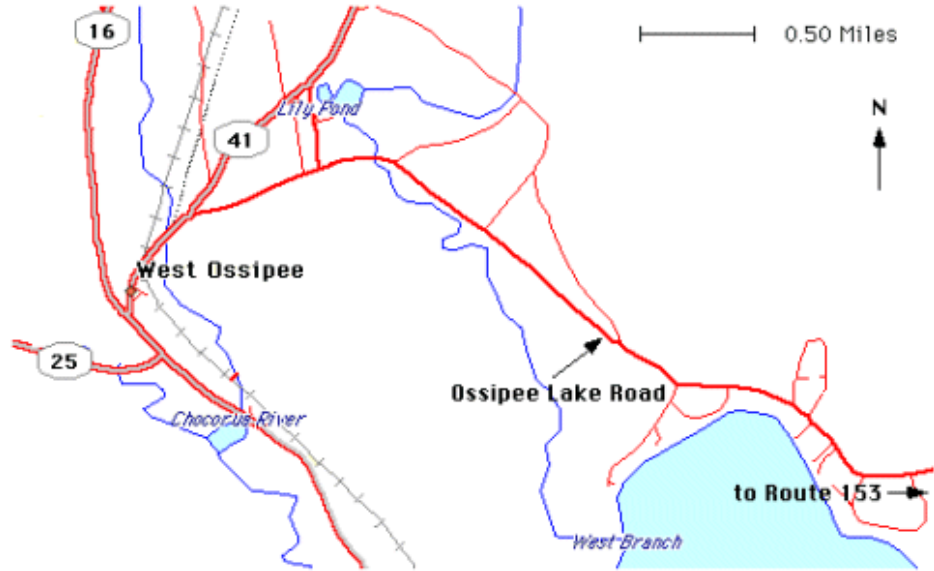

**NEW ENGLAND SYNOD POST-EASTER RETREAT  
FOR RETIRED PASTORS, SPOUSES, WIDOWS – April 8-10, 2008  
From lunch Tuesday, April 8, through lunch Thursday, April 10**

**Directions to Calumet**

From Boston, MA: Rte. 128 to Rte. 95 North. Continue to Portsmouth. Follow signs for Route 16 and the Spaulding Turnpike. Continue north on Rte. 16 until you come to West Ossipee at the junction of Route 25 West. Take your next right at the blinking light which is Route 41. Go 1/2 mile and take a right onto Ossipee Lake Road. Calumet will be 2.7 miles down the road.

From Portland, ME: Rte. 25 West. Turn off Rte. 25 at Rte. 153 North in Effingham Falls/Freedom, NH. Take a left on the Ossipee Lake Road. Continue on the Ossipee Lake Road to stop sign and bear left down the hill. Calumet will be 3 miles down the road.

From Burlington, VT: Rte. 89 to Rte. 4 to Rte. 25. At the junction of Rte. 25 and Rte. 16 in West Ossipee turn left (North on Rte. 16.) Take your next right at the blinking light which is Rte. 41. Go 1/2 mile and take a right onto the Ossipee Lake Road. Calumet will be 2.7 miles down the road.

From Hartford, CT: Rte. 84 to Rte. 90 to Rte. 290 to Rte. 495 North to Rte. 95. *Follow directions as from Boston.*

---

NEW ENGLAND SYNOD  
**POST-EASTER RETREAT FOR RETIRED PASTORS, SPOUSES, WIDOWS**  
April 8-10, 2008, Camp Calumet, W. Ossipee, NH