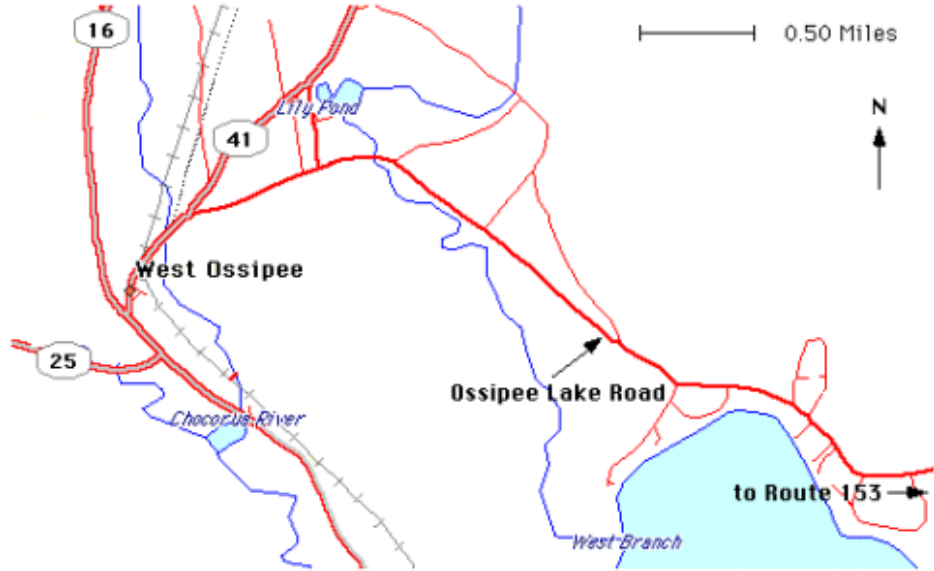

**NEW ENGLAND SYNOD POST-EASTER RETREAT
FOR RETIRED PASTORS, SPOUSES, WIDOWS – April 18-20, 2006
From lunch Tuesday, April 18, through lunch Thursday, April 20**

Directions to Calumet

From Boston, MA: Rte. 128 to Rte. 95 North. Continue to Portsmouth. Follow signs for Route 16 and the Spaulding Turnpike. Continue north on Rte. 16 until you come to West Ossipee at the junction of Route 25 West. Take your next right at the blinking light which is Route 41. Go 1/2 mile and take a right onto Ossipee Lake Road. Calumet will be 2.7 miles down the road.

From Portland, ME: Rte. 25 West. Turn off Rte. 25 at Rte. 153 North in Effingham Falls/Freedom, NH. Take a left on the Ossipee Lake Road. Continue on the Ossipee Lake Road to stop sign and bear left down the hill. Calumet will be 3 miles down the road.

From Burlington, VT: Rte. 89 to Rte. 4 to Rte. 25. At the junction of Rte. 25 and Rte. 16 in West Ossipee turn left (North on Rte. 16.) Take your next right at the blinking light which is Rte. 41. Go 1/2 mile and take a right onto the Ossipee Lake Road. Calumet will be 2.7 miles down the road.

From Hartford, CT: Rte. 84 to Rte. 90 to Rte. 290 to Rte. 495 North to Rte. 95. *Follow directions as from Boston.*

NEW ENGLAND SYNOD
POST-EASTER RETREAT FOR RETIRED PASTORS, SPOUSES, WIDOWS
April 18-20, 2006, Camp Calumet, W. Ossipee, NH